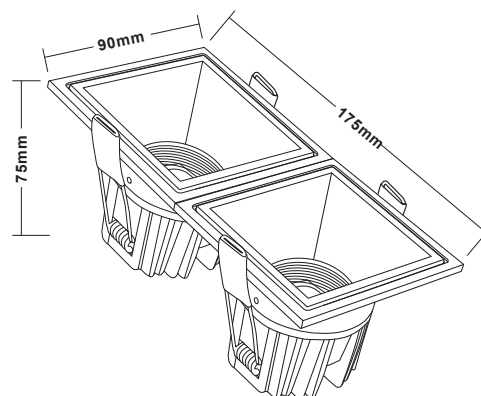

TECHNICAL DATA

**TYPE**

Professional LED for Interior Lighting.

PRO	CRI ≥ 80	
IP65		
220-240V 50/60Hz		30000h

DIMENSION DRAW

Model:	Fancy Double
Format:	Square
Location:	Interior
Wattage:	20W
Materials:	Aluminum
Led Color:	3000K / 4000K / 6500K
Product Dimension:	Φ175*90*73mm
Cut-Out size:	Φ155*75mm
IP Code:	65
Fixation:	Recessed
CRI :	80
Lumen Output:	2,000LM
Frequency:	50/60 Hz
Beam Angle:	15°, 24°, 38°